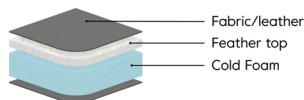

*Note that the dimensions may differ +/-3% depending on upholstery and combination.

Blues Day

Comfort

Foam firm (Comfort DE)

Seat
Cold foam covered with fibre padding.

Back
The inner core is cold foam covered with fibre padding.

Foam medium (Comfort EU+)

Seat
Cold foam covered with fibre padding.

Back
Inner core of cold foam embedded in ballfibre.

Feather medium (Comfort C2+)

Seat
Cold foam with a feather top.

Back
Inner core of cold foam with a feather top.