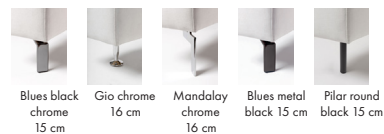

Comfort Memory (Comfort CM)

Seat
Cold foam with memory foam on top, covered with fibre padding.

Back
Feather and ball fibre mix.

Info**

Dimensions without armrests.

The height of the sofa is based on the 15 cm leg. The Avignon leg only goes under armrests Baker and Memphis, divan front, chl and ends, other modules come with the Ombra leg.

Leg options

Upholstery

Carter - 7 cm

Baker - 20 cm

Memphis - 24 cm